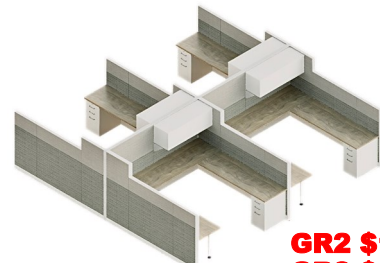

GR2 \$700
GR3 \$800

Large Telemarketing Cubicle
30" x 60", 54" h
Includes 1 pedestal, power
Model QA54-30x60-2 or 3

GR2 \$1300
GR3 \$1450

Medium L-shape Cubicle
6' x 6', 54" H
Includes 1 pedestal, power
Model QA54-6x6-2 or 3

GR2 \$1500
GR3 \$1650

Medium L-shape Cubicle
with overhead storage
6' x 6', 66" H drop down to 54" H
Includes 1 pedestal, 1 binder bin, power
Model QA66-6x6-2 or 3

GR2 \$1850
GR3 \$2000

Large U-shape Cubicle
with overhead storage
8' x 8', 66" H drop down to 54" H
Includes 1 pedestal, 1 binder bin, power
Model QA66-8x8-2 or 3