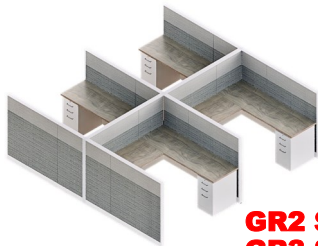

GR2 \$750
GR3 \$850

Benching Cubicle
30" x 60", 42" H
Includes 1 mobile pedestal, power
Model QA42-30x60-2 or 3

GR2 \$600
GR3 \$700

Small Telemarketing Cubicle
24" x 48", 54" H
Includes 1 pedestal, power
Model QA54-2x4-2 or 3

GR2 \$700
GR3 \$800

Large Telemarketing Cubicle
30" x 60", 54" h
Includes 1 pedestal, power
Model QA54-30x60-2 or 3

GR2 \$1300
GR3 \$1450

Medium L-shape Cubicle
6' x 6', 54" H
Includes 1 pedestal, power
Model QA54-6x6-2 or 3