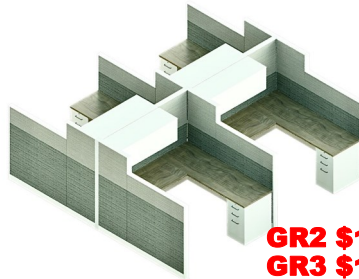

GR2 \$750
GR3 \$850

Benching Cubicle
30" x 60", 42" H
Includes 1 mobile pedestal, power
Model QA42-30x60-2 or 3

GR2 \$600
GR3 \$700

Small Telemarketing Cubicle
24" x 48", 54" H
Includes 1 pedestal, power
Model QA54-2x4-2 or 3

GR2 \$700
GR3 \$800

Large Telemarketing Cubicle
30" x 60", 54" h
Includes 1 pedestal, power
Model QA54-30x60-2 or 3

GR2 \$1300
GR3 \$1450

Medium L-shape Cubicle
6' x 6', 54" H
Includes 1 pedestal, power
Model QA54-6x6-2 or 3