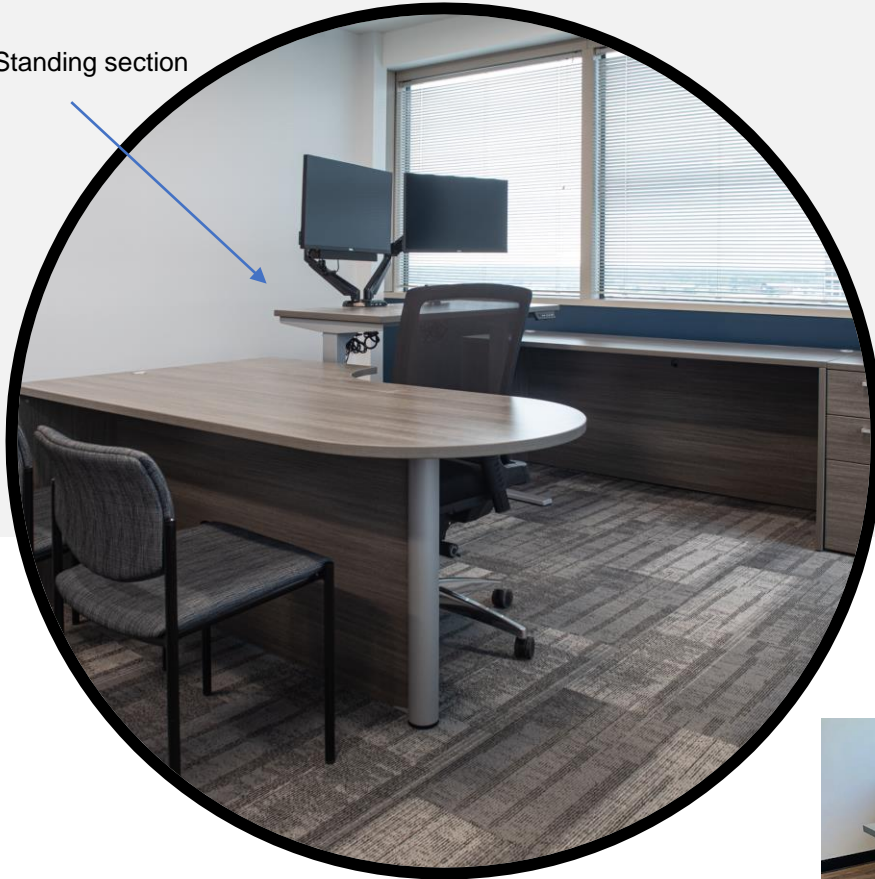

Make your desk a standing desk.

Most desks and cubicles can be retrofitted with a powered, height adjustable base.

Standing section

- Powered, adjustable bases fit under the desk top, keep more desk top space
- Adjust the desk height in both seated and standing positions.
- Add monitor arms for total ergonomic comfort and convenience.
- Powered, height adjustable bases are available both Used and New, pricing starts at \$350
- Delivery & Installation quoted separately