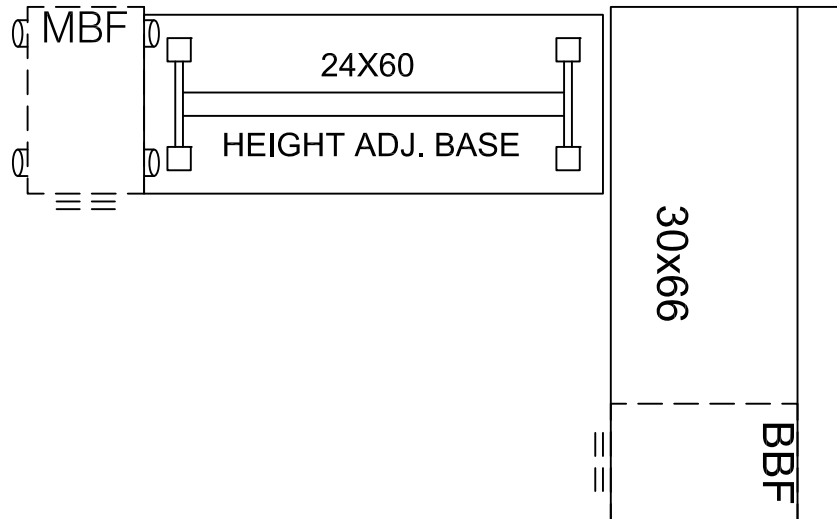

**MATCHING
STORAGE
PEICES**

STORAGE
TOWER
24x68

68H
24D 4DR
30 LAT FILE

36WX14DX55H
BOOKCASE

36WX14DX42H
BOOKCASE

		REP OFR	SHEET TITLE GUNLOCKE DESK	
	SCALE NTS		PROJECT 1847--WOOD VENEER DESK L SHAPE OR U SHAPE WITH ADJ SURFACE MATCHING STORAGE	
	DATE 11-21-2023	SHEET # 1 of 1		