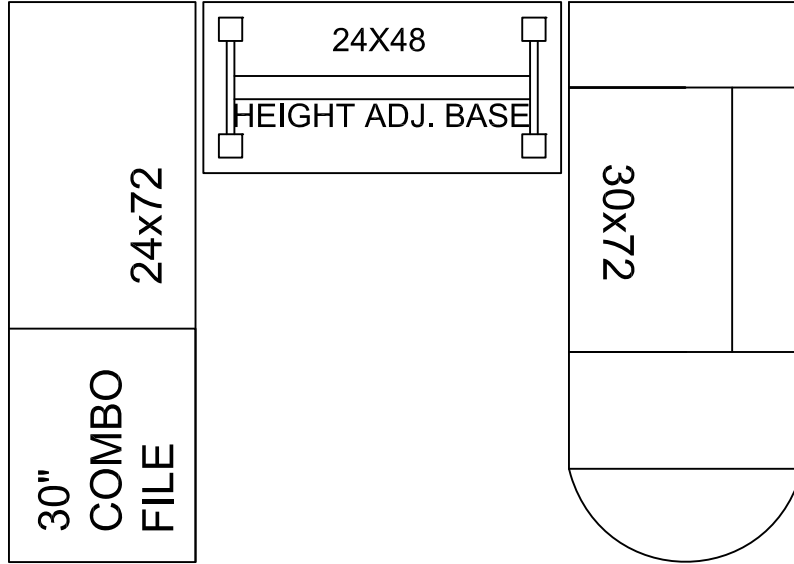

**MATCHING
STORAGE
PEICES**

STORAGE
TOWER
24x68

68H
24D 4DR
30 LAT FILE

36WX14DX55H
BOOKCASE

36WX14DX42H
BOOKCASE

		REP OFR	SHEET TITLE GUNLOCKE DESK	
	SCALE NTS		PROJECT 1847--WOOD VENEER DESK L SHAPE OR U SHAPE WITH ADJ SURFACE MATCHING STORAGE	
	DATE 11-21-2023	SHEET # 1 of 1		