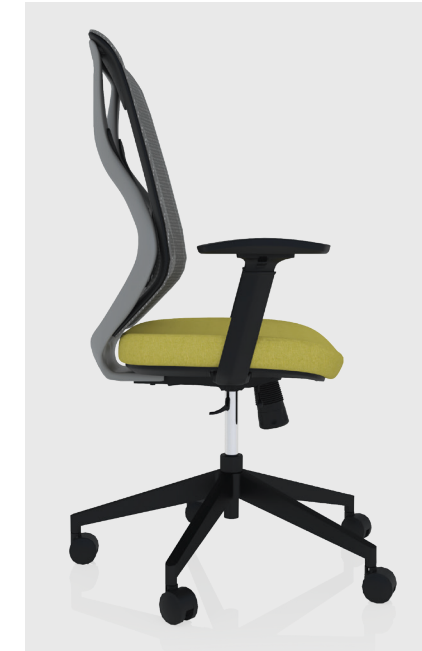

W Y A T T
SEATING

OFFICE FURNITURE RESOURCES

CHICAGO
2451 S. WOLF RD
DES PLAINES, IL 60018
(224) 531-5770

MILWAUKEE
8787 W. BROWN DEER RD
MILWAUKEE, WI 53224
(414) 353-9725

MADISON
1261 W. MAIN ST
SUN PRAIRIE, WI 53590
(608) 318-2064

www.ofr-inc.com

Office Furniture Resources is a certified Woman Owned Small Business.

Roswellseating

Roswell

"Mars: 2050" that's what it says on the ticket. There's only about a thousand of them including alternates. How I got one, I'm not allowed to discuss just yet. Let's just say that someone pretty high up at our national space program has been thoroughly enjoying a beautiful, custom-designed, ergonomic office chair, courtesy of yours truly.

FEATURES

Roswell

The celestial contours of Roswell's frame will instantly turn your workspace into your own command center. In addition to its stellar looks, it combines superior lumbar technology and customization with a value-position price point that makes this chair truly out of this world. Like most of our products, the Roswell comes standard with a breathable mesh back, 3D adjustable armrests, a multifunction mechanism, and a sturdy nylon base with nylon sport casters. And with a wide seat pan and slider, it can make even the most turbulent day seem like you're floating in zero gravity.

SPECS

Model	Width w/ Arms	Overall Depth	Overall Height	Seat Width	Seat Depth	Seat Height	Back Width	Back Height	Weight w/ Arms	Weight Capacity
Roswell (817)	25.5"	24"	39"-43"	19.5"	18"	17.75"-22.25"	17.5"	22"	41 lbs	300 lbs
Roswell Stool (SK817)	25.5"	24"	44"-51"	19.5"	18"	23"-30.5"	17.5"	22"	45 lbs	300 lbs