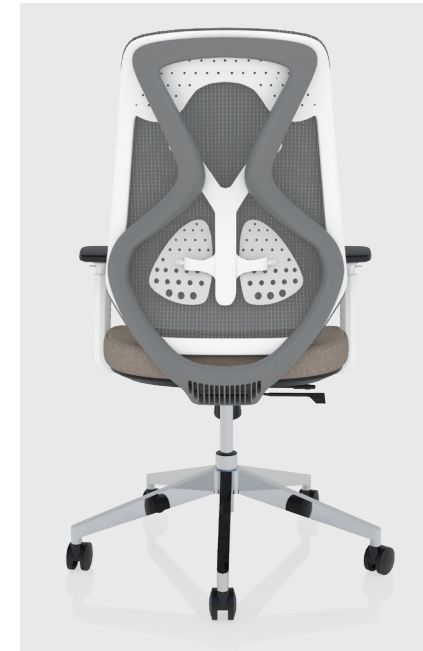

Roswell

"Mars: 2050" that's what it says on the ticket. There's only about a thousand of them including alternates. How I got one, I'm not allowed to discuss just yet. Let's just say that someone pretty high up at our national space program has been thoroughly enjoying a beautiful, custom-designed, ergonomic office chair, courtesy of yours truly.