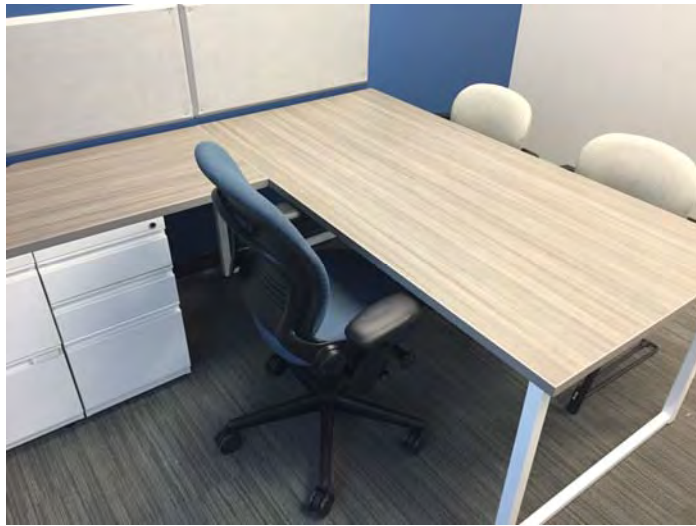

BLENDED CUSTOM OFFICE EXAMPLES

Pre-owned metal storage pieces (lower drawers, upper wall mounted cabinets, towers, etc) are repainted in your choice of colors. New, custom laminate desktops are made in your choice of shapes and 100's of finishes. Made to order, the sizes are custom fit to your office space. Sit to stands, monitor arms and other upgrades available.