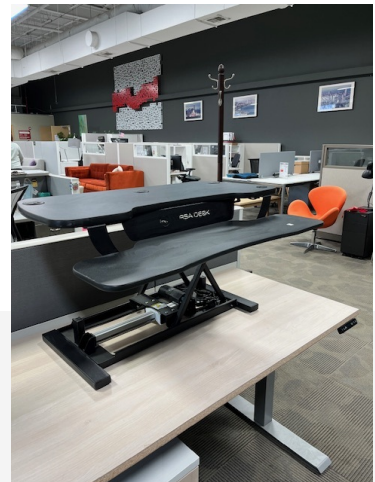

1201 West Main Street
Sun Prairie, WI 53590