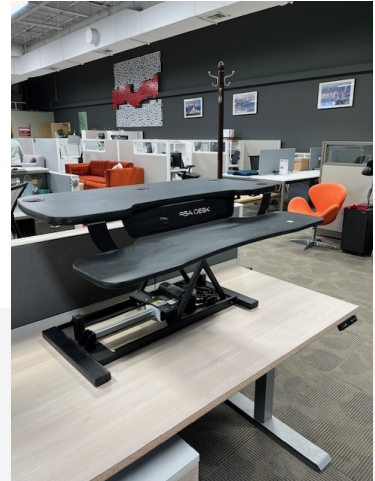

1201 West Main Street
Sun Prairie, WI 53590