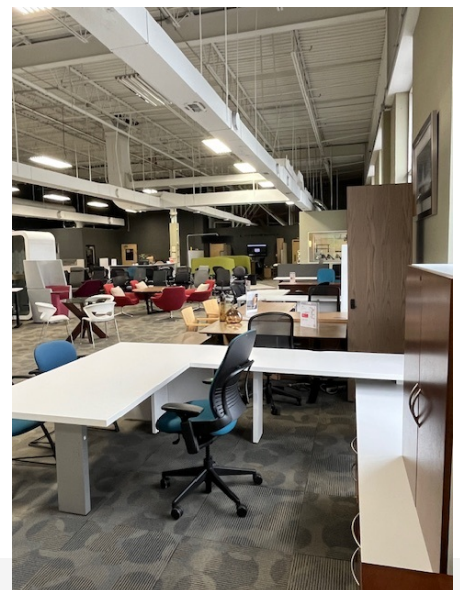

USED STEELCASE U SHAPE LAMINATE DESK

\$850.00

Freshen up your office with this versatile U shape desk. With lower storage units and 2 door closed bookcase, you can hide all you papers. Tackboards and slatwall also included.

SKU: 1905-U Shape Desk

Stock: 21 in stock

Categories: [Desks](#)

ADDITIONAL IMAGES

Chicago
224.531.5770
2451 S Wolf Road
Des Plaines, IL 60018

Milwaukee
414.353.9725
8787 W Brown Deer Road
Milwaukee, WI 53224