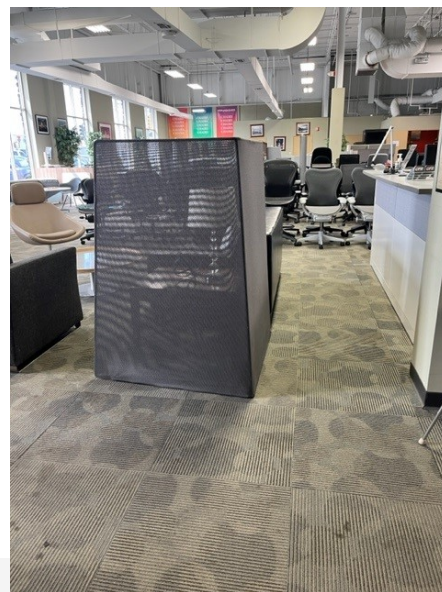

ADDITIONAL IMAGES

Chicago

224.531.5770

2451 S Wolf Road

Des Plaines, IL 60018

Milwaukee

414.353.9725

8787 W Brown Deer Road

Milwaukee, WI 53224

Madison

608.318.2064

1261 West Main Street

Sun Prairie, WI 53590