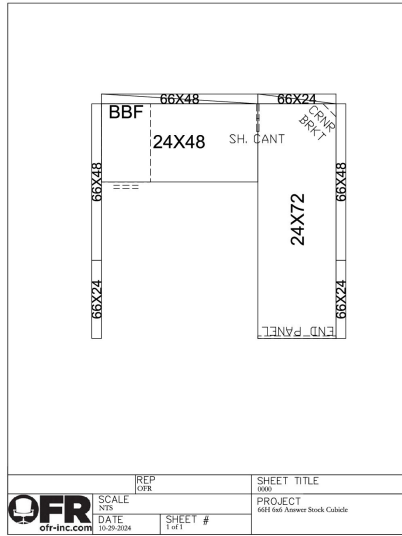

USED TALL STEELCASE ANSWER CUBICLE 6X6

\$750.00

These Steelcase Answer cubicle gives you privacy with the 66" height. One lower file included. Add a 48" shelf for only \$50.

SKU: 0000-2024-1-6x6 Cubicle

Stock: 25 in stock

Categories: [Cubicles](#)

ADDITIONAL IMAGES

Chicago
224.531.5770
2451 S Wolf Road
Des Plaines, IL 60018

Milwaukee
414.353.9725
8787 W Brown Deer Road
Milwaukee, WI 53224

Madison
608.318.2064
1261 West Main Street
Sun Prairie, WI 53590