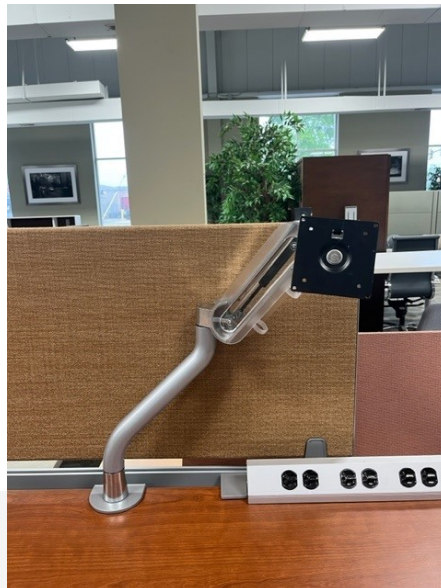

USED STEELCASE FYI SINGLE MONITOR ARM

~~\$100.00~~ \$50.00

This FYI Monitor Arm by Steelcase clamps on for easy installation. Designed to position monitors so they're just right for every user, short or tall, sitting or standing. There is 360° upper arm rotation, 30° tilt and 90° rotation for portrait or landscape display, and holds monitors weighing 5 to 20 lbs.

[Dual Monitor arm also available for \\$150](#)

SKU: 1724-Single Monitor Arm-1

Stock: 150 in stock

Categories: [Accessories](#), [Monitor Arms](#)

ADDITIONAL IMAGES

224.531.5770
2451 S Wolf Road
Des Plaines, IL 60018