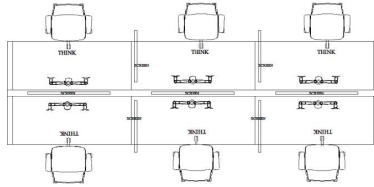

Chicago
224.531.5770
2451 S Wolf Road
Des Plaines, IL 60018

Milwaukee
414.353.9725
8787 W Brown Deer Road
Milwaukee, WI 53224

Madison
608.318.2064
1261 West Main Street
Sun Prairie, WI 53590