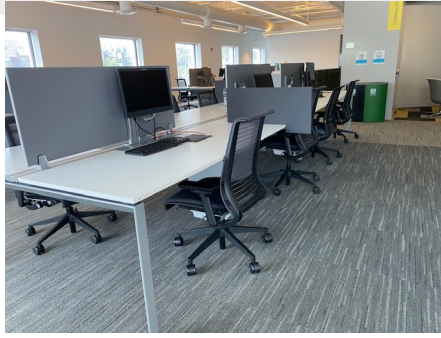

Chicago
224.531.5770
2451 S Wolf Road
Des Plaines, IL 60018

Milwaukee
414.353.9725
8787 W Brown Deer Road
Milwaukee, WI 53224

Madison
608.318.2064
1261 West Main Street
Sun Prairie, WI 53590