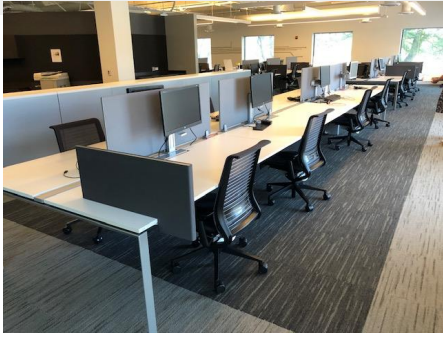

Chicago
224.531.5770
2451 S Wolf Road
Des Plaines, IL 60018

Milwaukee
414.353.9725
8787 W Brown Deer Road
Milwaukee, WI 53224

Madison
608.318.2064
1261 West Main Street
Sun Prairie, WI 53590