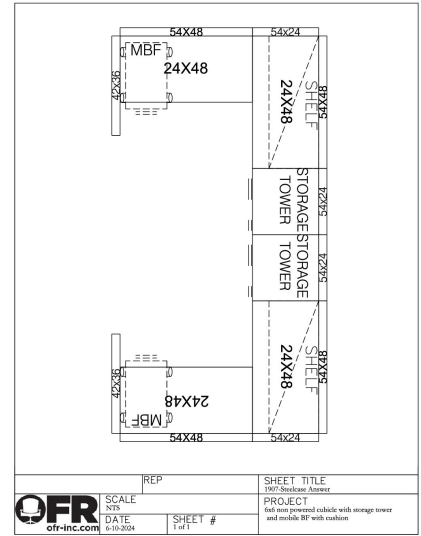

## USED STEELCASE ANSWER 6X6 CUBICLE WITH TOWER

\$650.00

This Steelcase Answer Cubicle is a great value with power, storage tower and mobile pedestal included. The 6x6 size fits well into most spaces, and the closing wing panel add privacy.

Pricing shown for back to back configuration. Add \$100 per cubicle for straight line or individual configuration.

---

**SKU:** 1907-AnswerCubicle

**Stock:** 300 in stock

**Categories:** [Cubicles](#)

## ADDITIONAL IMAGES

Chicago  
224.531.5770  
2451 S Wolf Road  
Des Plaines, IL 60018

Milwaukee  
414.353.9725  
8787 W Brown Deer Road  
Milwaukee, WI 53224

Madison  
608.318.2064  
1261 West Main Street  
Sun Prairie, WI 53590