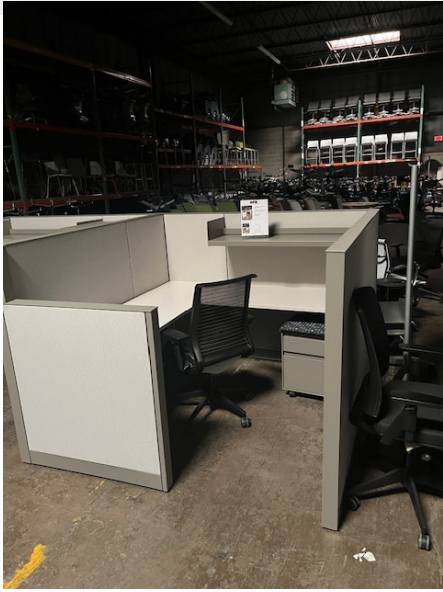

Chicago
224.531.5770
2451 S Wolf Road
Des Plaines, IL 60018

Milwaukee
414.353.9725
8787 W Brown Deer Road
Milwaukee, WI 53224

Madison
608.318.2064
1261 West Main Street
Sun Prairie, WI 53590