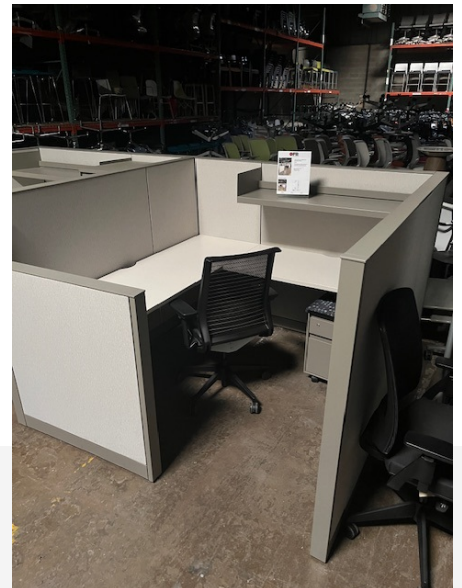

1261 West Main Street
Sun Prairie, WI 53590