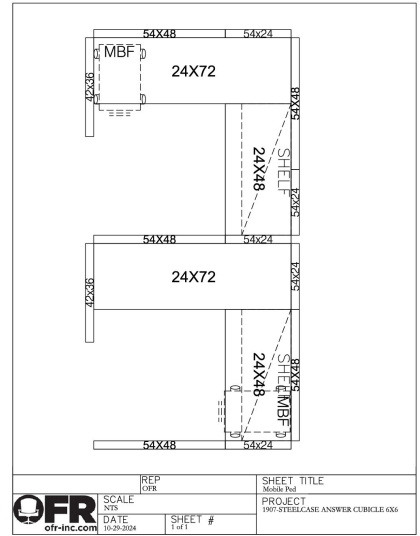

Chicago
224.531.5770
2451 S Wolf Road
Des Plaines, IL 60018

Milwaukee
414.353.9725
8787 W Brown Deer Road
Milwaukee, WI 53224

Madison
608.318.2064
1261 West Main Street
Sun Prairie, WI 53590