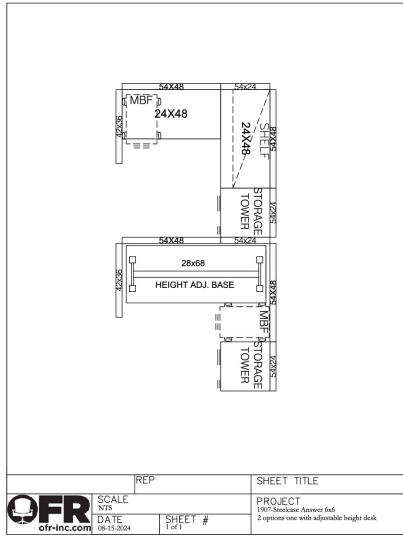

## USED STEELCASE ANSWER 6X6 CUBICLE WITH TOWER

\$650.00

This Steelcase Answer Cubicle is a great value with power, storage tower and mobile pedestal included. The 6x6 size fits well into most spaces, and the closing wing panel add privacy.

Pricing shown for back to back configuration. Add \$100 per cubicle for straight line or individual configuration.

---

**SKU:** 1907-AnswerCubicle

**Stock:** 300 in stock

**Categories:** [Cubicles](#)

## ADDITIONAL IMAGES

Chicago  
224.531.5770  
2451 S Wolf Road  
Des Plaines, IL 60018

Milwaukee  
414.353.9725  
8787 W Brown Deer Road  
Milwaukee, WI 53224

Madison  
608.318.2064  
1261 West Main Street  
Sun Prairie, WI 53590