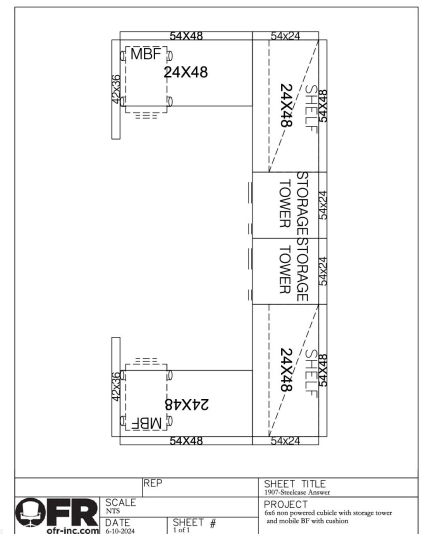

USED STEELCASE ANSWER 6X6 CUBICLE WITH TOWER

\$650.00

This Steelcase Answer Cubicle is a great value with power, storage tower and mobile pedestal included. The 6x6 size fits well into most spaces, and the closing wing panel add privacy.

SKU: 1907-AnswerCubicle

Stock: 300 in stock

Categories: [Cubicles](#)

ADDITIONAL IMAGES

Chicago
224.531.5770
2451 S Wolf Road
Des Plaines, IL 60018

Milwaukee
414.353.9725
8787 W Brown Deer Road
Milwaukee, WI 53224