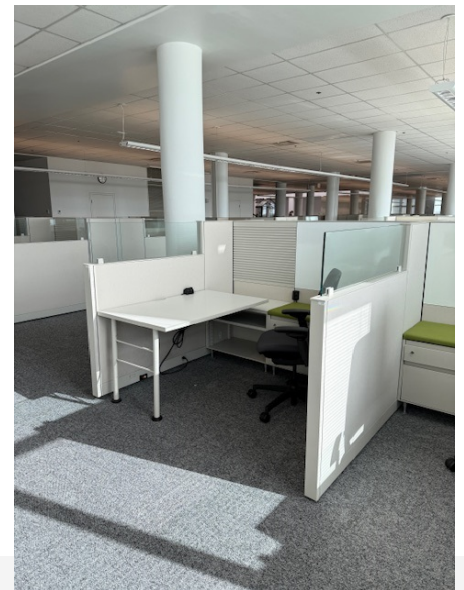

USED STEELCASE ANSWER CUBICLE WITH LOW CREDENZA

\$850.00

This used Steelcase Answer Cubicle is the perfect size for small spaces. With slat wall, a whiteboard and lower credenza, this has everything you need for a productive office. Also has glass for added privacy while letting light through your space.

SKU: 1988-AnswerCubicle

Stock: 200 in stock

Categories: [Cubicles](#)

ADDITIONAL IMAGES

Chicago

224.531.5770

2451 S Wolf Road

Des Plaines, IL 60018