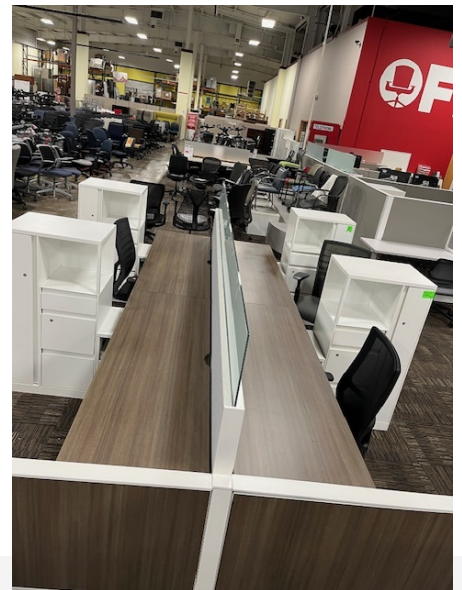

Madison
608.318.2064
1261 West Main Street
Sun Prairie, WI 53590