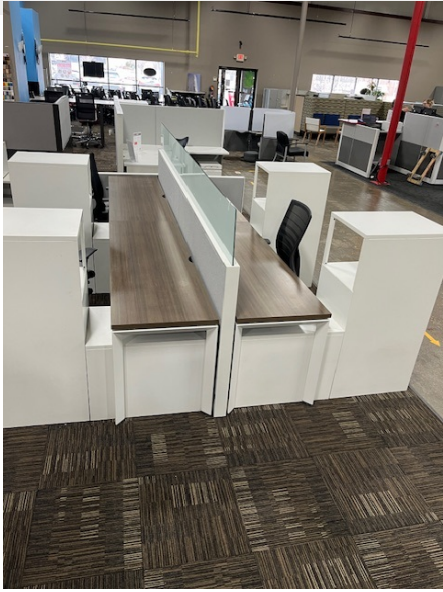

Chicago
224.531.5770
2451 S Wolf Road
Des Plaines, IL 60018

Milwaukee
414.353.9725
8787 W Brown Deer Road
Milwaukee, WI 53224

Madison
608.318.2064
1261 West Main Street
Sun Prairie, WI 53590

Visit our website: <https://ofr-inc.com>