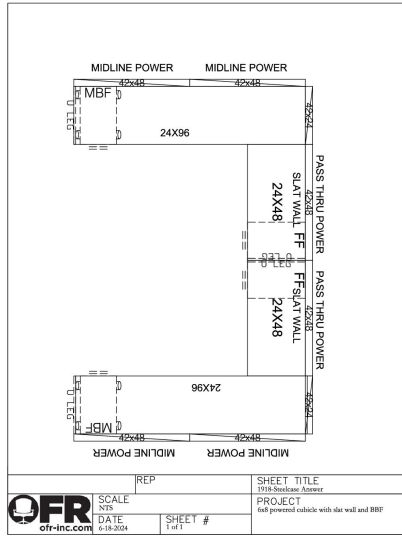

Chicago
224.531.5770
2451 S Wolf Road
Des Plaines, IL 60018

Milwaukee
414.353.9725
8787 W Brown Deer Road
Milwaukee, WI 53224

Madison
608.318.2064
1261 West Main Street
Sun Prairie, WI 53590