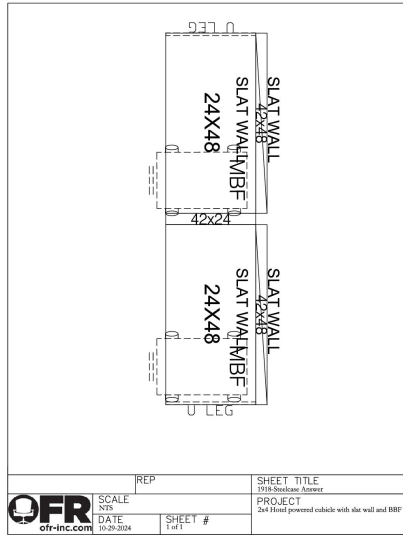

Chicago
224.531.5770
2451 S Wolf Road
Des Plaines, IL 60018

Milwaukee
414.353.9725
8787 W Brown Deer Road
Milwaukee, WI 53224

Madison
608.318.2064
1261 West Main Street
Sun Prairie, WI 53590