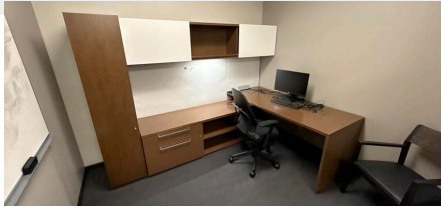

Chicago
224.531.5770
2451 S Wolf Road
Des Plaines, IL 60018

Milwaukee
414.353.9725
8787 W Brown Deer Road
Milwaukee, WI 53224

Madison
608.318.2064
1261 West Main Street
Sun Prairie, WI 53590

Visit our website: <https://ofr-inc.com>