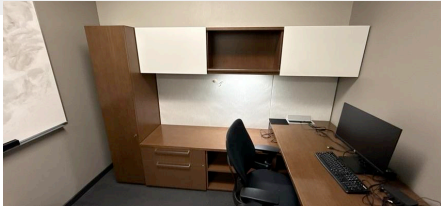

Chicago
224.531.5770
2451 S Wolf Road
Des Plaines, IL 60018

Milwaukee
414.353.9725
8787 W Brown Deer Road
Milwaukee, WI 53224

Madison
608.318.2064
1261 West Main Street
Sun Prairie, WI 53590

Visit our website: <https://ofr-inc.com>