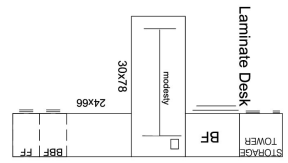

Chicago
224.531.5770
2451 S Wolf Road
Des Plaines, IL 60018

Milwaukee
414.353.9725
8787 W Brown Deer Road
Milwaukee, WI 53224

Madison
608.318.2064
1261 West Main Street
Sun Prairie, WI 53590