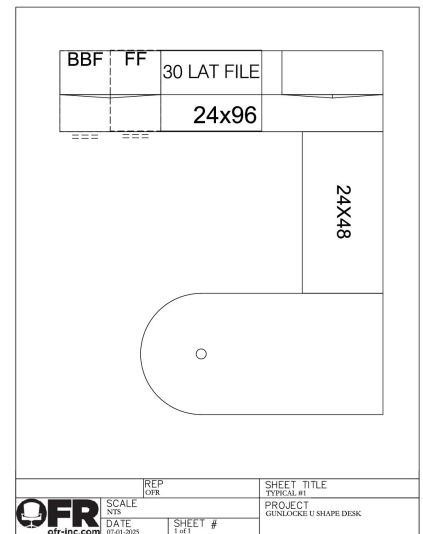

USED GUNLOCKE U SHAPE DESK

\$850.00

Large inventory of beautiful recycled Gunlocke U shaped Desks. Two different typical options with matching finishes. Includes overhead storage with glass, lateral file and box/box/file pedestal.

SKU: 2049-Gunlocke Desk Typical 1

Stock: 10 in stock

Categories: [Desks](#), [L/U-Shape Desks](#)

ADDITIONAL IMAGES

Chicago
224.531.5770
2451 S Wolf Road
Des Plaines, IL 60018

Milwaukee
414.353.9725
8787 W Brown Deer Road
Milwaukee, WI 53224