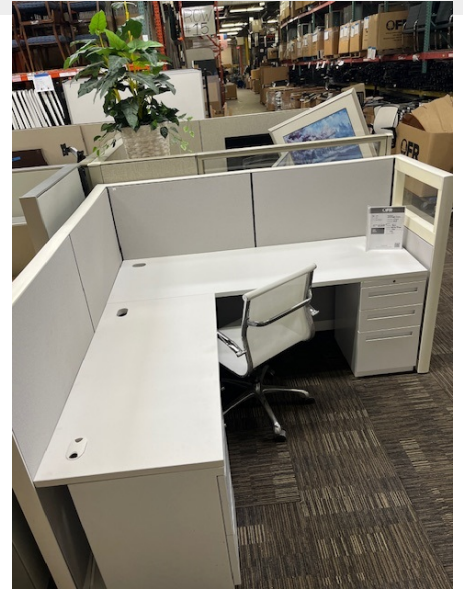

Chicago
224.531.5770
2451 S Wolf Road
Des Plaines, IL 60018

Milwaukee
414.353.9725
8787 W Brown Deer Road
Milwaukee, WI 53224

Madison
608.318.2064
1261 West Main Street
Sun Prairie, WI 53590