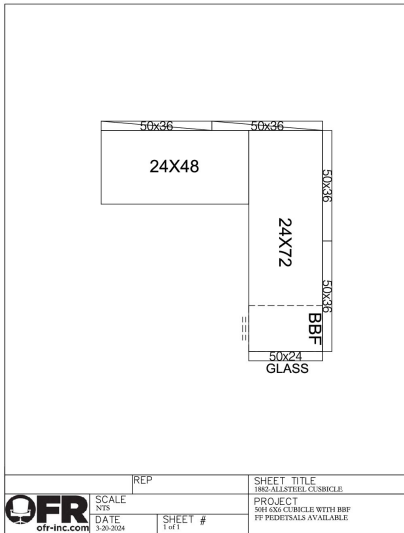

Chicago
224.531.5770
2451 S Wolf Road
Des Plaines, IL 60018

Milwaukee
414.353.9725
8787 W Brown Deer Road
Milwaukee, WI 53224

Madison
608.318.2064
1261 West Main Street
Sun Prairie, WI 53590