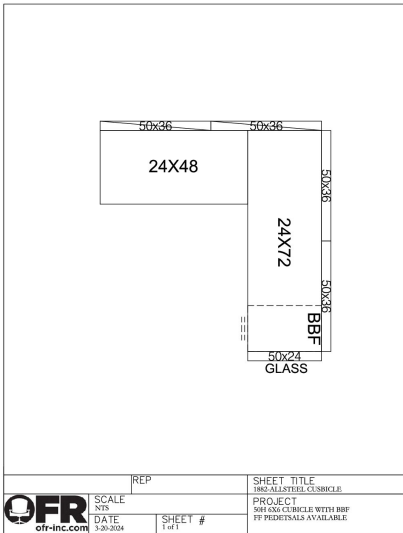

Chicago
224.531.5770
2451 S Wolf Road
Des Plaines, IL 60018

Milwaukee
414.353.9725
8787 W Brown Deer Road
Milwaukee, WI 53224

Madison
608.318.2064
1261 West Main Street
Sun Prairie, WI 53590