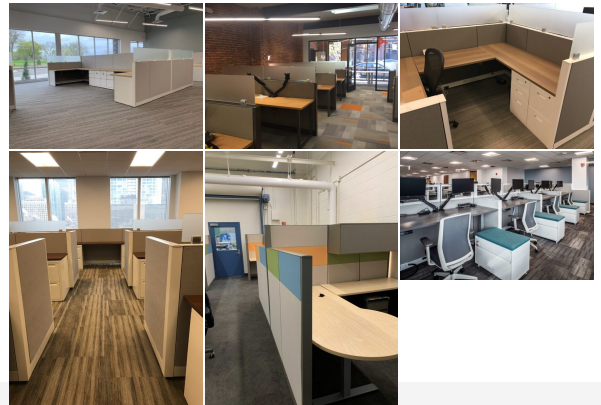

ADDITIONAL IMAGES

Chicago
224.531.5770
2451 S Wolf Road
Des Plaines, IL 60018

Milwaukee
414.353.9725
8787 W Brown Deer Road
Milwaukee, WI 53224

Madison
608.318.2064
1261 West Main Street
Sun Prairie, WI 53590