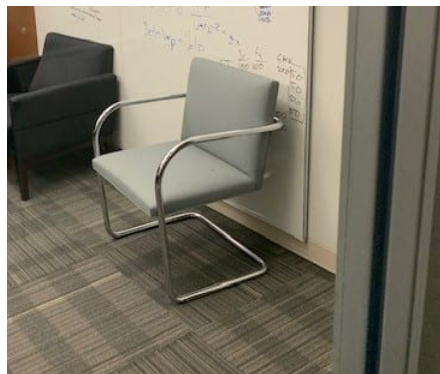

Milwaukee
414.353.9725
8787 W Brown Deer Road
Milwaukee, WI 53224