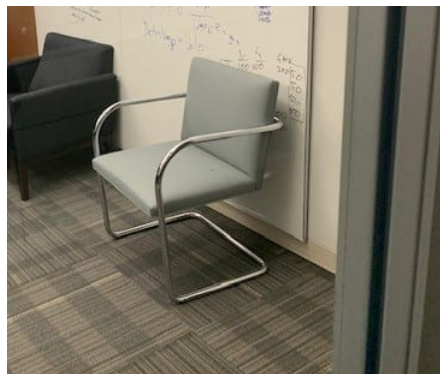

PRE-OWNED KNOLL BRNO SIDE CHAIR GRAY

\$200.00

- Pre-owned Knoll Brno Tubular Frame Chair by Mies van de Rohe - 1495
- Light Grey Fabric
- Chrome frame, authentic Knoll Side Chair
- Collectable, mid century modern design

SKU: 1495-KNOLL

Stock: 18 in stock

Categories: [Chairs](#), [Collectibles](#), [Hospitality](#), [Side Chairs](#)

ADDITIONAL IMAGES

Chicago
224.531.5770
2451 S Wolf Road
Des Plaines, IL 60018

Milwaukee
414.353.9725
8787 W Brown Deer Road
Milwaukee, WI 53224