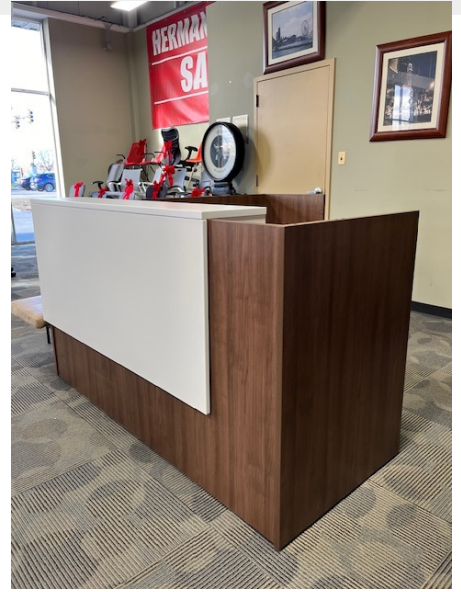

Chicago
224.531.5770
2451 S Wolf Road
Des Plaines, IL 60018

Milwaukee
414.353.9725
8787 W Brown Deer Road
Milwaukee, WI 53224

Madison
608.318.2064
1261 West Main Street
Sun Prairie, WI 53590