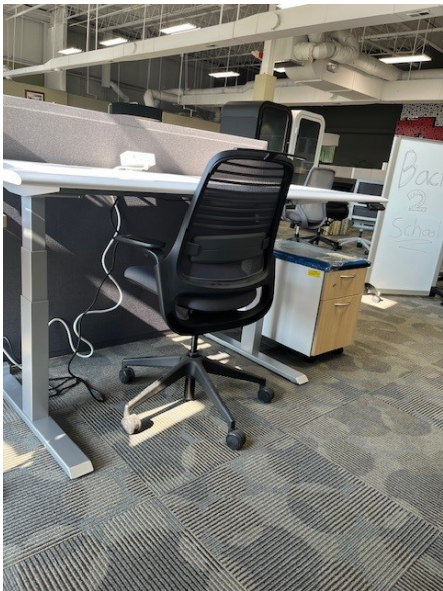

Chicago
224.531.5770
2451 S Wolf Road
Des Plaines, IL 60018

Milwaukee
414.353.9725
8787 W Brown Deer Road
Milwaukee, WI 53224

Madison
608.318.2064
1261 West Main Street
Sun Prairie, WI 53590