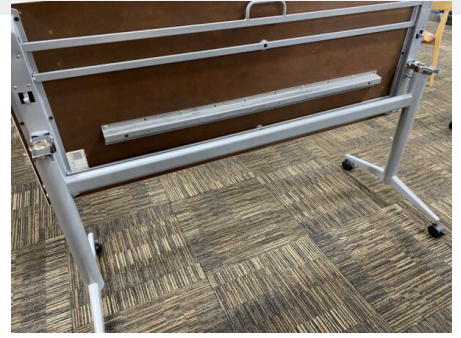

Chicago
224.531.5770
2451 S Wolf Road
Des Plaines, IL 60018

Milwaukee
414.353.9725
8787 W Brown Deer Road
Milwaukee, WI 53224

Madison
608.318.2064
1261 West Main Street
Sun Prairie, WI 53590