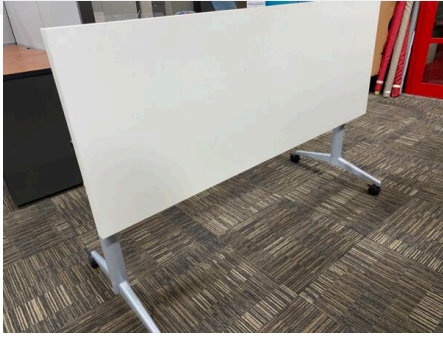

Chicago
224.531.5770
2451 S Wolf Road
Des Plaines, IL 60018

Milwaukee
414.353.9725
8787 W Brown Deer Road
Milwaukee, WI 53224

Madison
608.318.2064
1261 West Main Street
Sun Prairie, WI 53590