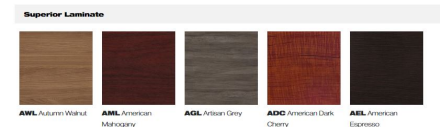

ADDITIONAL IMAGES

Chicago
224.531.5770
2451 S Wolf Road
Des Plaines, IL 60018

Milwaukee
414.353.9725
8787 W Brown Deer Road
Milwaukee, WI 53224

Madison
608.318.2064
1261 West Main Street
Sun Prairie, WI 53590