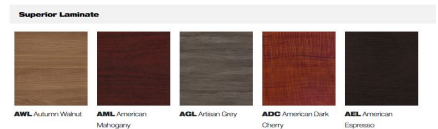

ADDITIONAL IMAGES

Chicago
224.531.5770
2451 S Wolf Road
Des Plaines, IL 60018

Milwaukee
414.353.9725
8787 W Brown Deer Road
Milwaukee, WI 53224

Madison
608.318.2064
1261 West Main Street
Sun Prairie, WI 53590