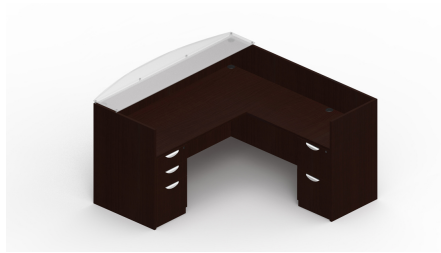

NEW LAMINATE RECEPTION DESK WITH GLASS

\$1,540.00

This newly fabricated (not pre-owned) laminate L-shaped reception desk can be ordered in five different woodgrain colors and can be left or right-handed. The model shown includes a glass reception top and 2 sets of lower drawers (in a Box/Box/File and File/File configuration). This OTG laminate collection offers additional storage options for this reception desk as well as matching desks, cabinets, bookcases, lateral files and everything needed to complete a full office suite in new commercial-grade laminate furniture.

SKU: SL7139ORDSNT, SL4224RR,
SL7130ORDFGT, SL22BBF, SL22FF

Stock: N/A

Categories: [Desks](#)

ADDITIONAL IMAGES

Chicago
224.531.5770
2451 S Wolf Road
Des Plaines, IL 60018

Milwaukee
414.353.9725
8787 W Brown Deer Road
Milwaukee, WI 53224