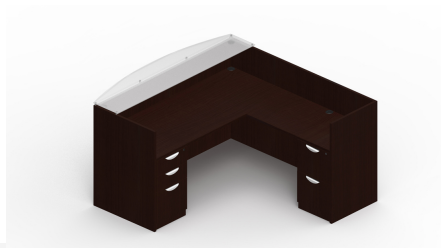

NEW LAMINATE RECEPTION DESK WITH GLASS

This newly fabricated (not pre-owned) laminate L-shaped reception desk can be ordered in five different woodgrain colors and can be left or right-handed. The model shown includes a glass reception top and 2 sets of lower drawers (in a Box/Box/File and File/File configuration). This OTG laminate collection offers additional storage options for this reception desk as well as matching desks, cabinets, bookcases, lateral files and everything needed to complete a full office suite in new commercial-grade laminate furniture.

Request a quote below

SKU: SL7139ORDSNT, SL4224RR,
SL7130ORDFGT, SL22BBF, SL22FF

Stock: N/A

Categories: [Desks](#), [L/U-Shape Desks](#)

ADDITIONAL IMAGES

Chicago
224.531.5770
2451 S Wolf Road
Des Plaines, IL 60018