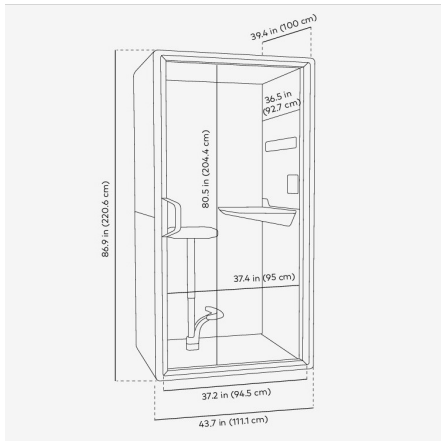

ADDITIONAL IMAGES

Framery Gradus Focus / Colors and finishes

EXTERIORS	CARPETS	SEATING FABRICS
White (Standard) RAL 9005 Ultramatt	Light Gray (Standard) Patio carpets	Graphite (Standard) Select #82029 Gubriel
Black (Standard) RAL 9005 Ultramatt	Dark Blue Patio carpets	Dark Blue Select #82014 Gubriel
Gray (Standard) R 7000 - 16 Ultramatt	Charcoal Patio carpets	Orange Select #82190 Gubriel
Deep Navy R 7000 - 8P08 Ultramatt	Grape Patio carpets	Red Select #82107 Gubriel
Gold R 2001 - 1208 Ultramatt		Powder Blue Select #82078 Gubriel
Powder Blue RAL 9005 Ultramatt		Sage Select #82198 Gubriel
Winter Moss R 7000-0107 Ultramatt		Green Select #82039 Gubriel
Black RAL 9005 Ultramatt		Mustard Select #82078 Gubriel
	TABLE TOPS	
	White (Standard)	
	White laminate	
	Black Black Laminate with anti-fingerprint surface Oak Veneer	
	Walnut Veneer	
INTERIORS		
Pure Gray (Standard) Select #82029 Gubriel		
Arctic Blue Select #82014 Gubriel		
Gold Select #82190 Gubriel		
Rough Select #82107 Gubriel		

Chicago
224.531.5770
2451 S Wolf Road
Des Plaines, IL 60018

Milwaukee
414.353.9725
8787 W Brown Deer Road
Milwaukee, WI 53224

Madison
608.318.2064
1261 West Main Street
Sun Prairie, WI 53590