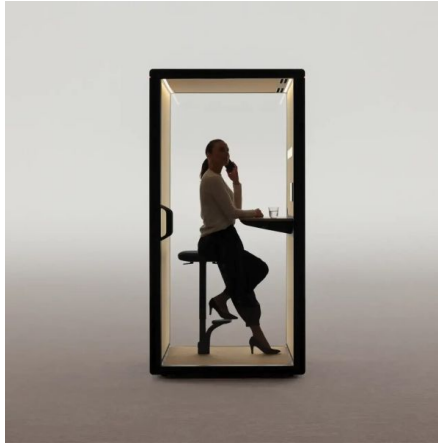

ADDITIONAL IMAGES

Framery Gradus Focus / Colors and finishes

EXTERIORS	CARPETS	SEATING FABRICS
White (Standard) RAL 9005 Ultramatt	Light Gray (Standard) Patio carpets	Graphite (Standard) Select #82029 Gubriel
Black (Standard) RAL 9005 Ultramatt	Dark Blue Patio carpets	Dark Blue Select #82014 Gubriel
Gray (Standard) R 7000 - 16 Ultramatt	Charcoal Patio carpets	Orange Select #82190 Gubriel
Deep Navy R 7000 - 8P08 Ultramatt	Grape Patio carpets	Red Select #82107 Gubriel
Gold R 2001 - 1208 Ultramatt		Powder Blue Select #82078 Gubriel
Powder Blue RAL 9005 Ultramatt		Sage Select #82198 Gubriel
Winter Moss R 7000-0107 Ultramatt		Green Select #82039 Gubriel
Black RAL 9005 Ultramatt		Mustard Select #82078 Gubriel
	TABLE TOPS	
	White (Standard)	
	White laminate	
	Black Black Laminate with anti-fingerprint surface Oak Veneer	
	Walnut Veneer	
INTERIORS		
Pure Gray (Standard) Select #82029 Gubriel		
Arctic Blue Select #82014 Gubriel		
Gold Select #82190 Gubriel		
Rough Select #82107 Gubriel		

Chicago
224.531.5770
2451 S Wolf Road
Des Plaines, IL 60018

Milwaukee
414.353.9725
8787 W Brown Deer Road
Milwaukee, WI 53224

Madison
608.318.2064
1261 West Main Street
Sun Prairie, WI 53590