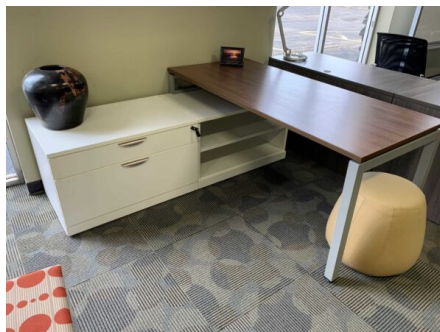

ADDITIONAL IMAGES

Chicago
224.531.5770
2451 S Wolf Road
Des Plaines, IL 60018

Milwaukee
414.353.9725
8787 W Brown Deer Road
Milwaukee, WI 53224

1261 West Main Street
Sun Prairie, WI 53590