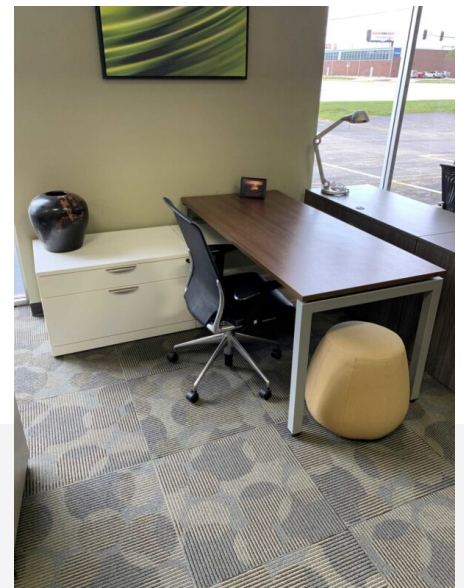

ADDITIONAL IMAGES

Chicago
224.531.5770
2451 S Wolf Road
Des Plaines, IL 60018

Milwaukee
414.353.9725
8787 W Brown Deer Road
Milwaukee, WI 53224

1261 West Main Street
Sun Prairie, WI 53590