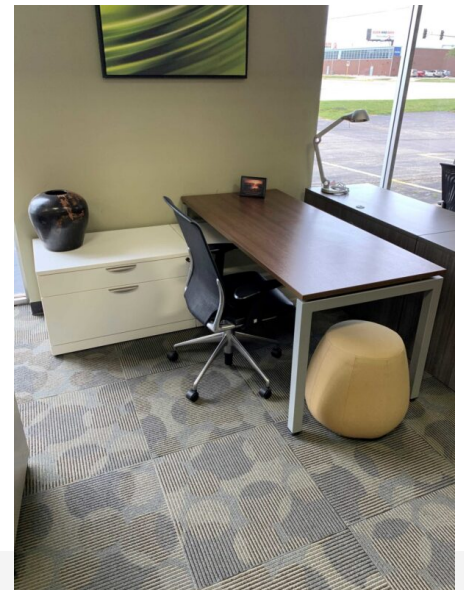

ADDITIONAL IMAGES

Chicago
224.531.5770
2451 S Wolf Road
Des Plaines, IL 60018

Milwaukee
414.353.9725
8787 W Brown Deer Road
Milwaukee, WI 53224

Madison
608.318.2064
1261 West Main Street
Sun Prairie, WI 53590