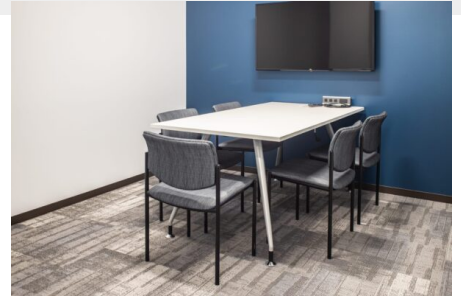

Chicago
224.531.5770
2451 S Wolf Road
Des Plaines, IL 60018

Milwaukee
414.353.9725
8787 W Brown Deer Road
Milwaukee, WI 53224

Madison
608.318.2064
1261 West Main Street
Sun Prairie, WI 53590