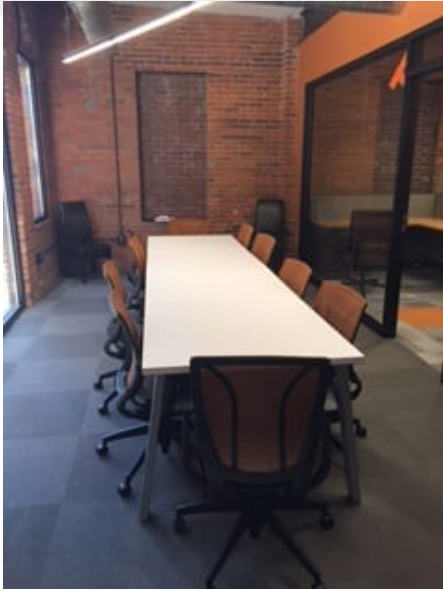

Chicago
224.531.5770
2451 S Wolf Road
Des Plaines, IL 60018

Milwaukee
414.353.9725
8787 W Brown Deer Road
Milwaukee, WI 53224

Madison
608.318.2064
1261 West Main Street
Sun Prairie, WI 53590