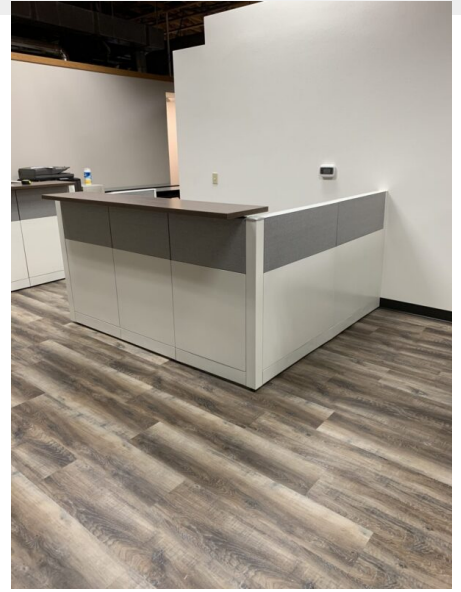

Chicago
224.531.5770
2451 S Wolf Road
Des Plaines, IL 60018

Milwaukee
414.353.9725
8787 W Brown Deer Road
Milwaukee, WI 53224

Madison
608.318.2064
1261 West Main Street
Sun Prairie, WI 53590